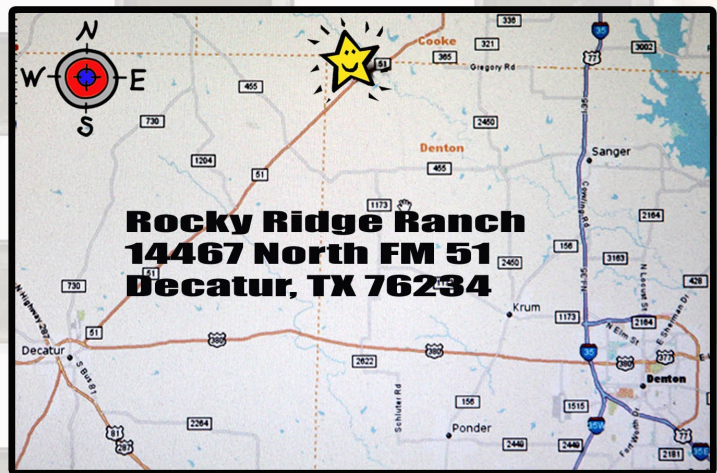

2011-2012 TORO Race Season

Directions: Directions: From Dallas/Ft. Worth take 35E or 35W north through Denton. Exit HY 35, at Sanger, exit #478. Turn left on to FM 455. Stay on FM 455 until you come to FM 51. Turn right on FM 51 Go 4 miles, the riding area is on the left. There is a sign for the Ranch by the road, and you can see motorcycle tracks coming out of a gravel pit down by the road.